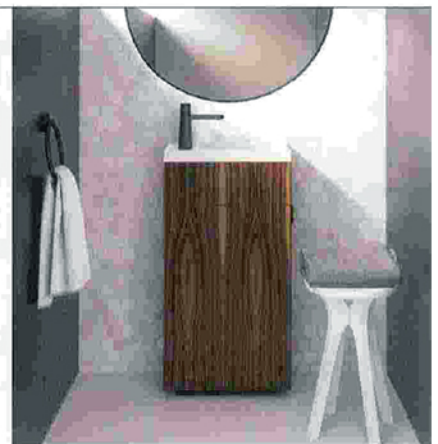

AZURE

SPECIAL REPORT
What's next in
bathroom design

THE NEW HOUSE RULES

Multi-gen models from B.C. to Bohemia

Spotlight

_Bathrooms

Vanity Fare

WHETHER FULL SUITES OR STAND-ALONES, THESE SYSTEMS ARE A FUNCTIONAL FIT IN JUST ABOUT ANY BATHROOM

WORDS *Kendra Jackson*

VOGUE

A modernization of retro washstands, this series of freestanding vanities by Meneghello Paoletti Associati features three textural sink options (smooth, ribbed and quilted). The linear metal frames are available in matte white or black and include a built-in towel holder and solid or gridded shelf. artceram.it

STELLÉ

Compact and uncomplicated, Stellé is hand-crafted from responsibly sourced woods and finished in one of 12 natural stains that highlight the grain or four neutral lacquers. Made in three sizes (from 41 by 41 to 61 by 41 centimetres), the floor-mounted pedestals come with or without doors. wetstyle.ca

LINEA TRIENNALE

Part of the customizable Progetto Bagno collection, Linea Triennale sees an aluminum internal structure clad in pale oak that can easily be matched with other materials, like the Carrara marble Dot surface by Scholten & Baijings seen here. itlas.com, trendsandtrades.ca